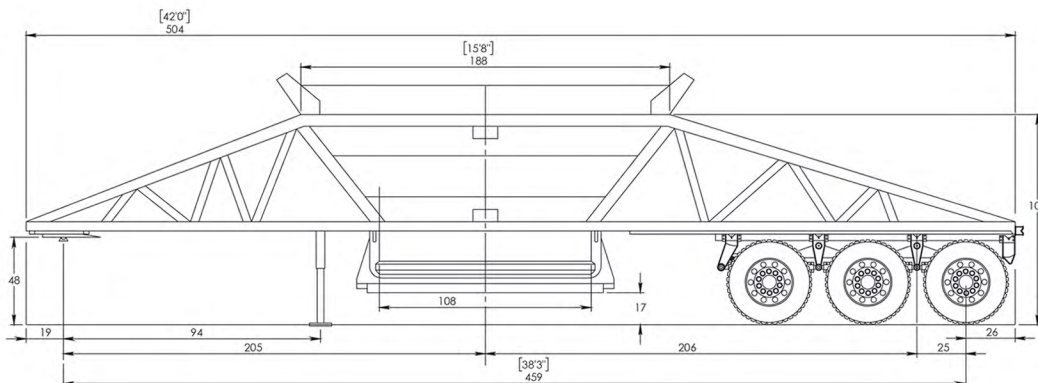

sales@ranco.com | (888) 424-4004