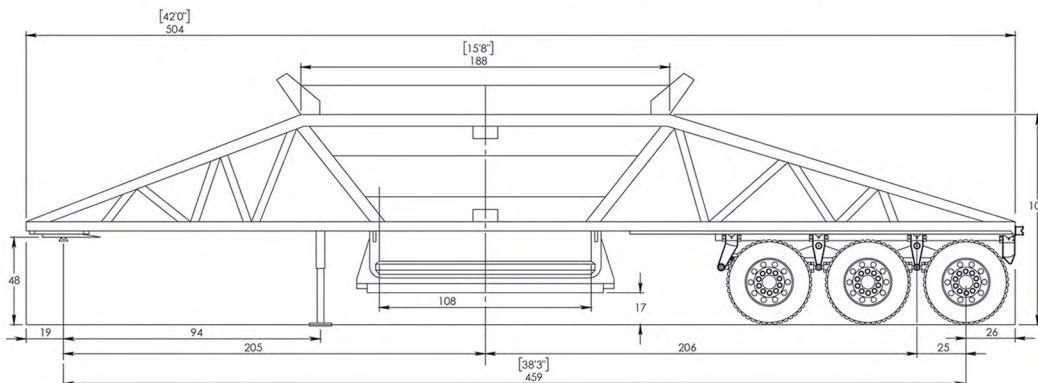

RANCO

by WESTERN

888-424-4004 | sales@ranco.com

RANCO LW21-42-3 3-AXLE BOTTOM DUMP

DIMENSIONS:

- 42' Length
- 102" Wide

FEATURES:

- Bolt-On Push Block
- LED Lights

GATES & HOPPER

- 21 Yard Capacity Plus Side Boards
- AR250 Hopper Construction
- Wood Side Boards
- Lower Hopper Extensions
- Gate Side Seals
- 8" Gate Cylinders
- Quick Exhaust Valves
- Gate Pin Settings
- 60 Gallon Air Reservoir

UNDERCARRIAGE:

- Tri-Axle
- Reyco Spring Suspension
- Top Mounted Air Cans
- Bolt-On Windrow Deflector
- 11R24.5 Tires
- 10-Hole Steel Wheels

sales@ranco.com | (888) 424-4004