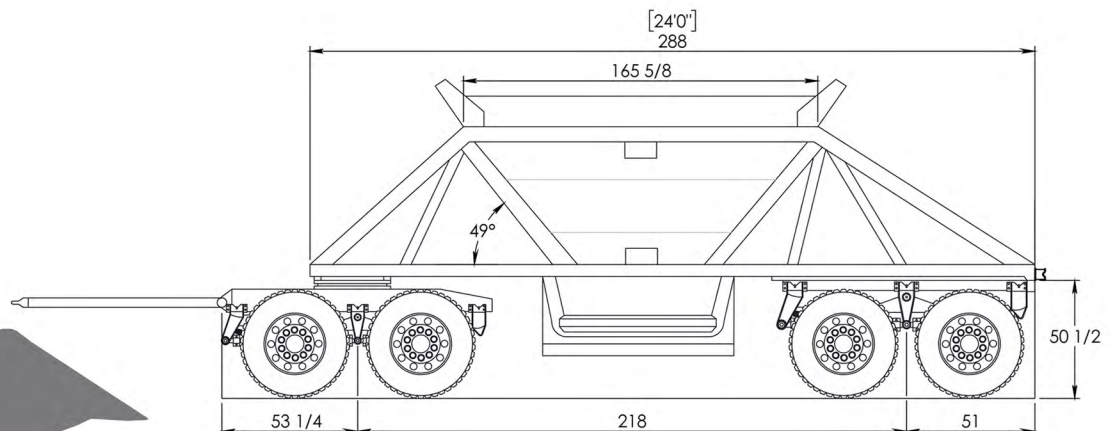

RANCO

by WESTERN

888-424-4004 | sales@ranco.com

RANCO 14-24-4P 4-AXLE BOTTOM DUMP PUP

DIMENSIONS:

- 24' Length
- 102" Wide

UNDERCARRIAGE:

- Quad-Axle
- Hutch Spring Leaf Suspension
- Out Board Hubs
- Centrifuse Drums
- Air Brakes
- Automatic Slack Adjusters
- 385/65R22.5 Tires
- Aluminum Wheels

GATES & HOPPER

- 14 Cubic Yard Capacity Plus Side Boards
- AR250 Hopper Construction
- Bolt on Front and Rear Fiberglass Fenders
- Bolt on Front and Rear Fiberglass Shed Plates
- Lower Hopper Extensions & Gate Side Seals
- 6" Diameter Gate Cylinders W/ 2 Quick Release Valves
- Versa, Cab and Ground Gate Control Valve
- Air Filter, Lubricator and Air Pressure Gauge
- 40 Gallon Air Tank, Rubber Mounted
- 12" Aluminum Side Boards
- 18" Wings

DOLLY

- Turntable Coupler
- Hinged Drawbar

ELECTRICAL:

- Circuit Breakers
- 7 Prong Receptacle & 4 Prong
- Sealed Beam Lights Mounted in Rubber & Enclosed in the Frame
- Wiring in Loom and Enclosed in the Trailer Frame
- LED Lighting